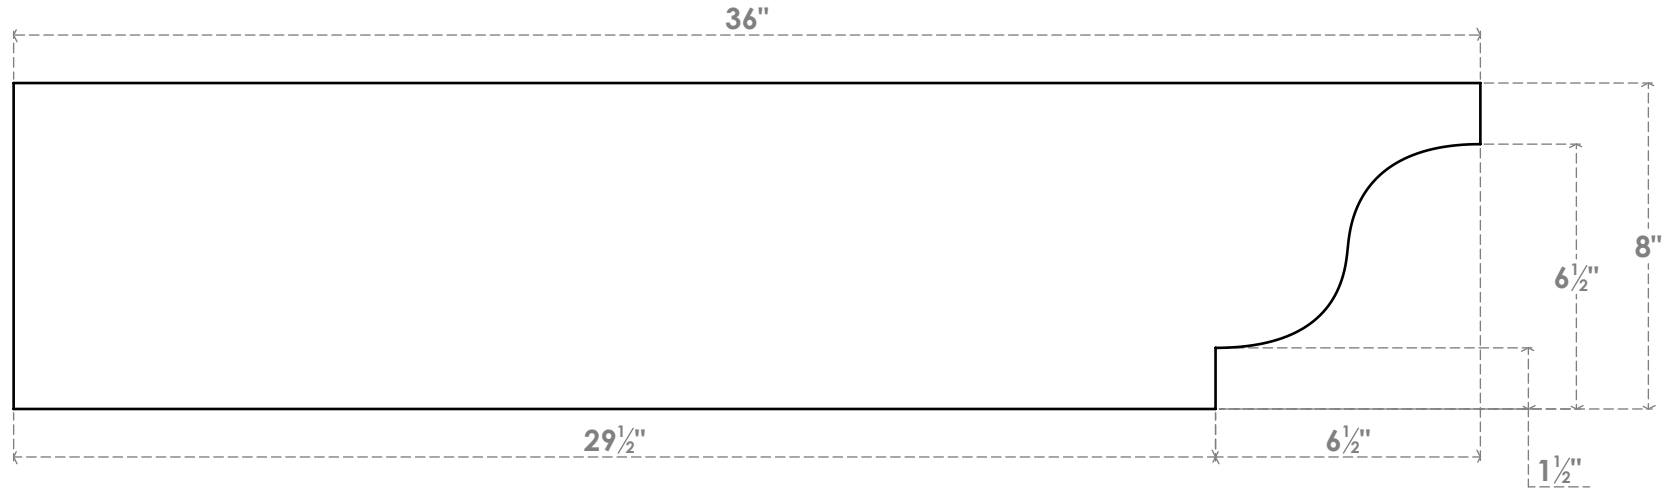

RFTP06X08X36NEW

6"W X 8"H X 36"L NEWPORT ARCHITECTURAL GRADE PVC RAFTER TAIL

SIDE PROFILE

FRONT PROFILE

ISOMETRIC

EKENA MILLWORK
2300 WEST MAIN ST.
CLARKSVILLE, TX 75426
TOLL FREE: 866-607-0453
WWW.EKENAMILLWORK.COM