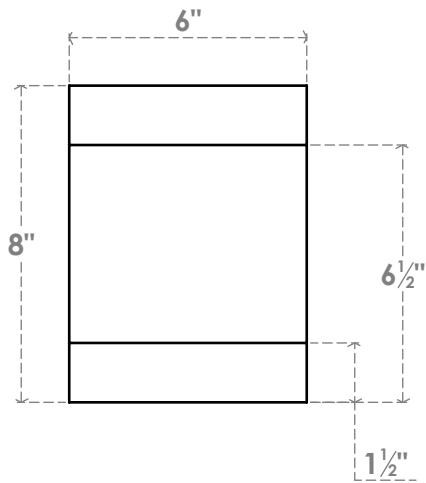

RFTP06X08X36NEW

6"W X 8"H X 36"L NEWPORT ARCHITECTURAL GRADE PVC RAFTER TAIL

SIDE PROFILE

FRONT PROFILE

ISOMETRIC

EKENA MILLWORK
2300 WEST MAIN ST.
CLARKSVILLE, TX 75426
TOLL FREE: 866-607-0453
WWW.EKENAMILLWORK.COM